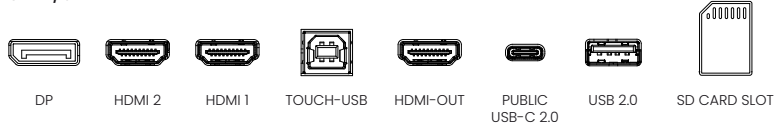

DMS

Device Management Solution centrally oversees all displays to get real-time status information, deploy OTA updates & more.

INPUT AND OUTPUT TERMINALS

FRONT I/O

SIDE I/O

DOWN I/O

SENSOR & KEYPAD BUTTONS

SECURED WIFI DONGLE INPUT PORT