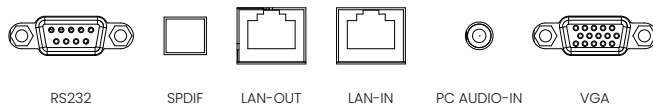

DMS

Device Management Solution centrally oversees all displays to get real-time status information, deploy OTA updates & more.

INPUT AND OUTPUT TERMINALS

FRONT I/O

SIDE I/O

DOWN I/O

SENSOR & KEYPAD BUTTONS

SECURED WIFI DONGLE INPUT PORT

DIMENSIONS (MM)

BenQ

© 2024 BenQ Corp. Specifications may vary by region, please visit your local stores for details. Actual product's features and specifications are subject to change without notice. This material may include corporate names, trademarks and logos of third parties which are the properties of the third parties respectively.