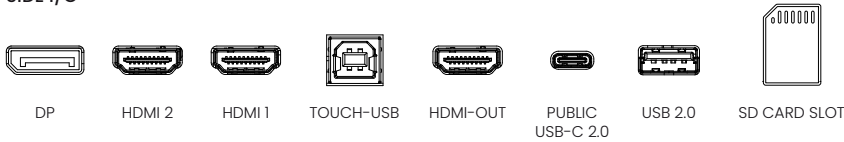

DMS

Device Management Solution centrally oversees all displays to get real-time status information, deploy OTA updates & more.

INPUT AND OUTPUT TERMINALS

FRONT I/O

SIDE I/O

DOWN I/O

SENSOR & KEYPAD BUTTONS

SECURED WIFI DONGLE INPUT PORT