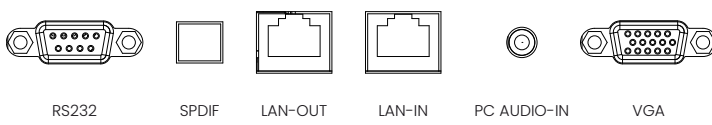

DMS

Device Management Solution centrally oversees all displays to get real-time status information, deploy OTA updates & more.

INPUT AND OUTPUT TERMINALS

FRONT I/O

SIDE I/O

DOWN I/O

SENSOR & KEYPAD BUTTONS

SECURED WIFI DONGLE INPUT PORT

DIMENSIONS (MM)

BenQ

© 2024 BenQ Corp. Specifications may vary by region, please visit your local stores for details. Actual product's features and specifications are subject to change without notice. This material may include corporate names, trademarks and logos of third parties which are the properties of the third parties respectively.