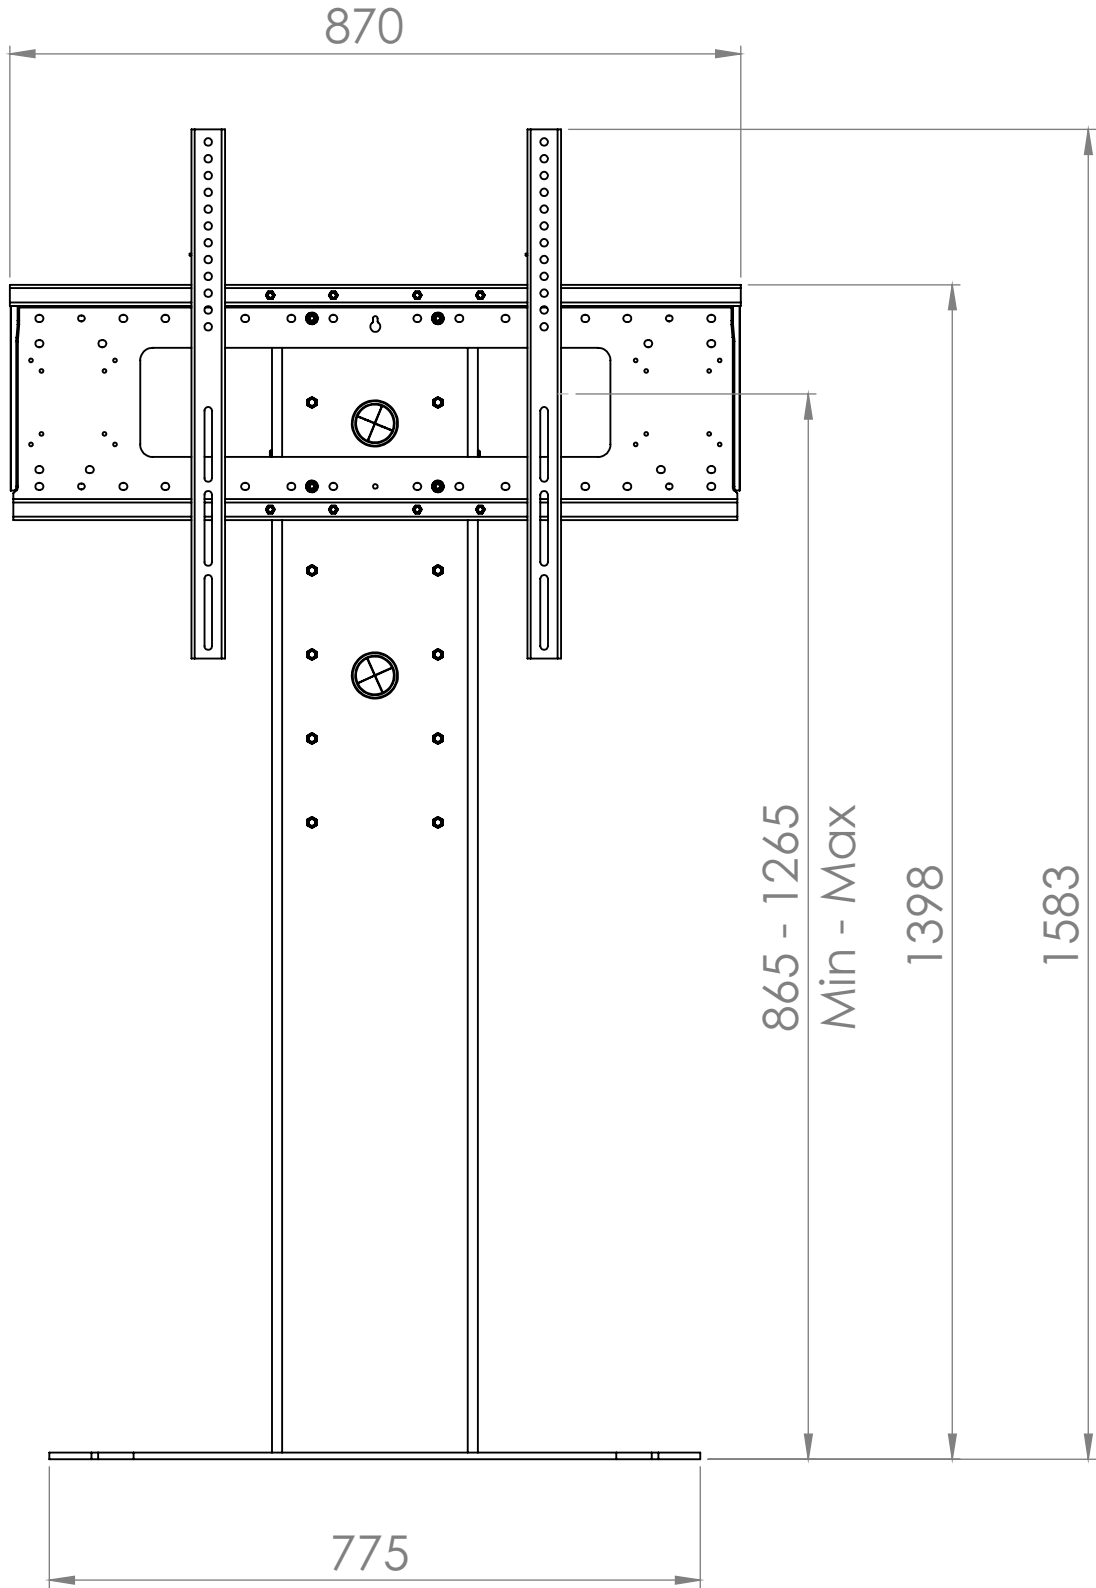

**Mono Fixed Height Freestanding Screen Mount - 8428**

- Max Capacity 130KG, suitable for screens between 42 and 86in
- Suitable for VESA mounts 200, 300, 400, 500, 600, 700 and 800mm in width and between 100 and 600mm in height
- 5 Fixed positions between 865 and 1265mm, adjustable in 100mm increments
- 4 Gang UK power and 3 x IEC power sockets included inside headbox
- Freestanding plate can be bolted down for additional stability if required

\* Stand shown in highest position