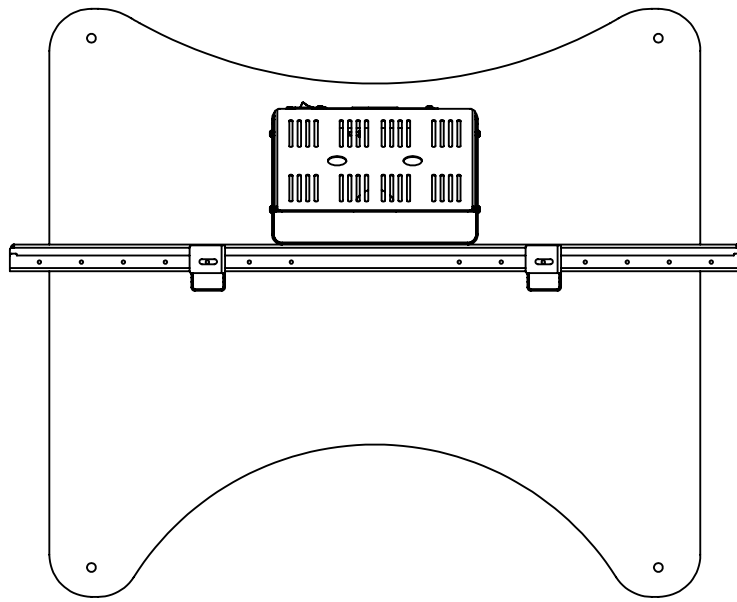

**Mono Fixed Height Freestanding Screen Mount - 8428**

- Max Capacity 130KG, suitable for screens between 42 and 86in
- Suitable for VESA mounts 200, 300, 400, 500, 600, 700 and 800mm in width and between 100 and 600mm in height
- 5 Fixed positions between 865 and 1265mm, adjustable in 100mm increments
- 4 Gang UK power and 3 x IEC power sockets included inside headbox
- Freestanding plate can be bolted down for additional stability if required

\* Stand shown in highest position