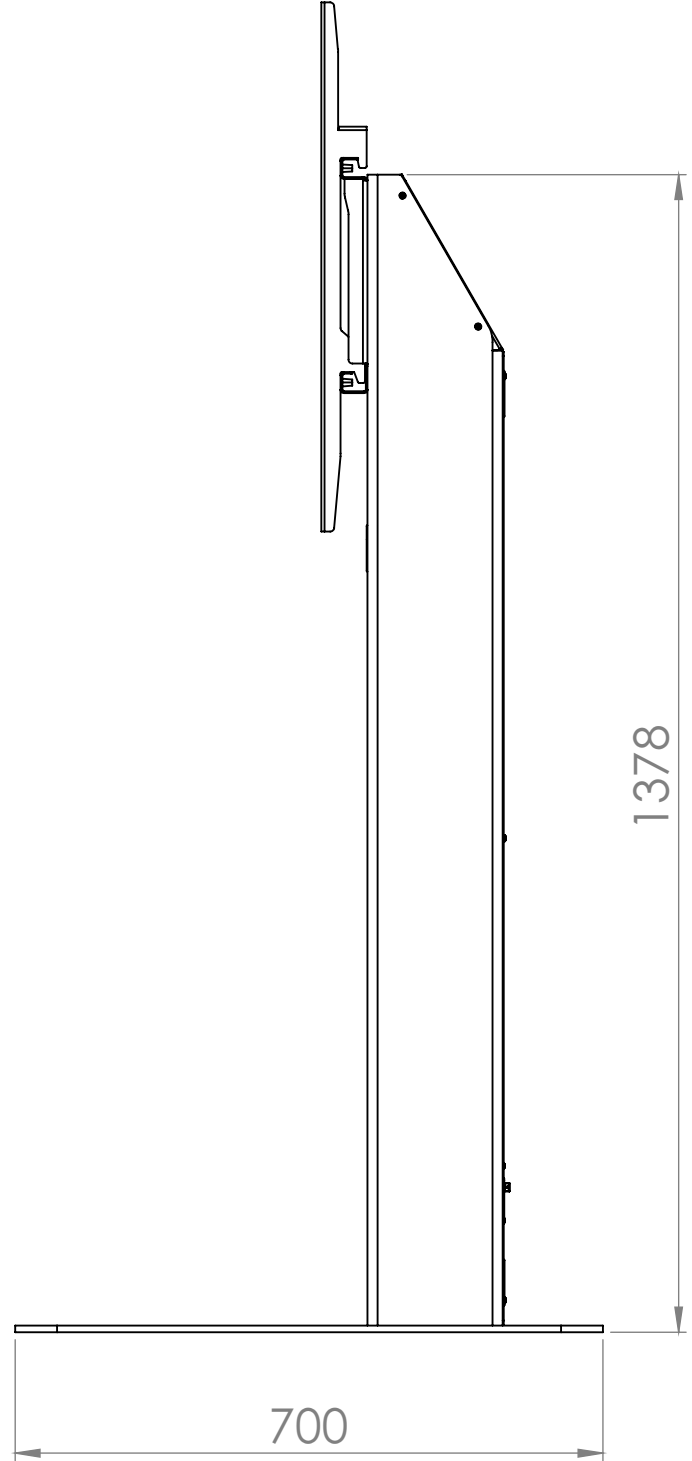

**Mono Fixed Height Freestanding Screen Mount - 8428**

- Max Capacity 130KG, suitable for screens between 42 and 86in
- Suitable for VESA mounts 200, 300, 400, 500, 600, 700 and 800mm in width and between 100 and 600mm in height
- 5 Fixed positions between 865 and 1265mm, adjustable in 100mm increments
- 4 Gang UK power and 3 x IEC power sockets included inside headbox
- Freestanding plate can be bolted down for additional stability if required

\* Stand shown in highest position