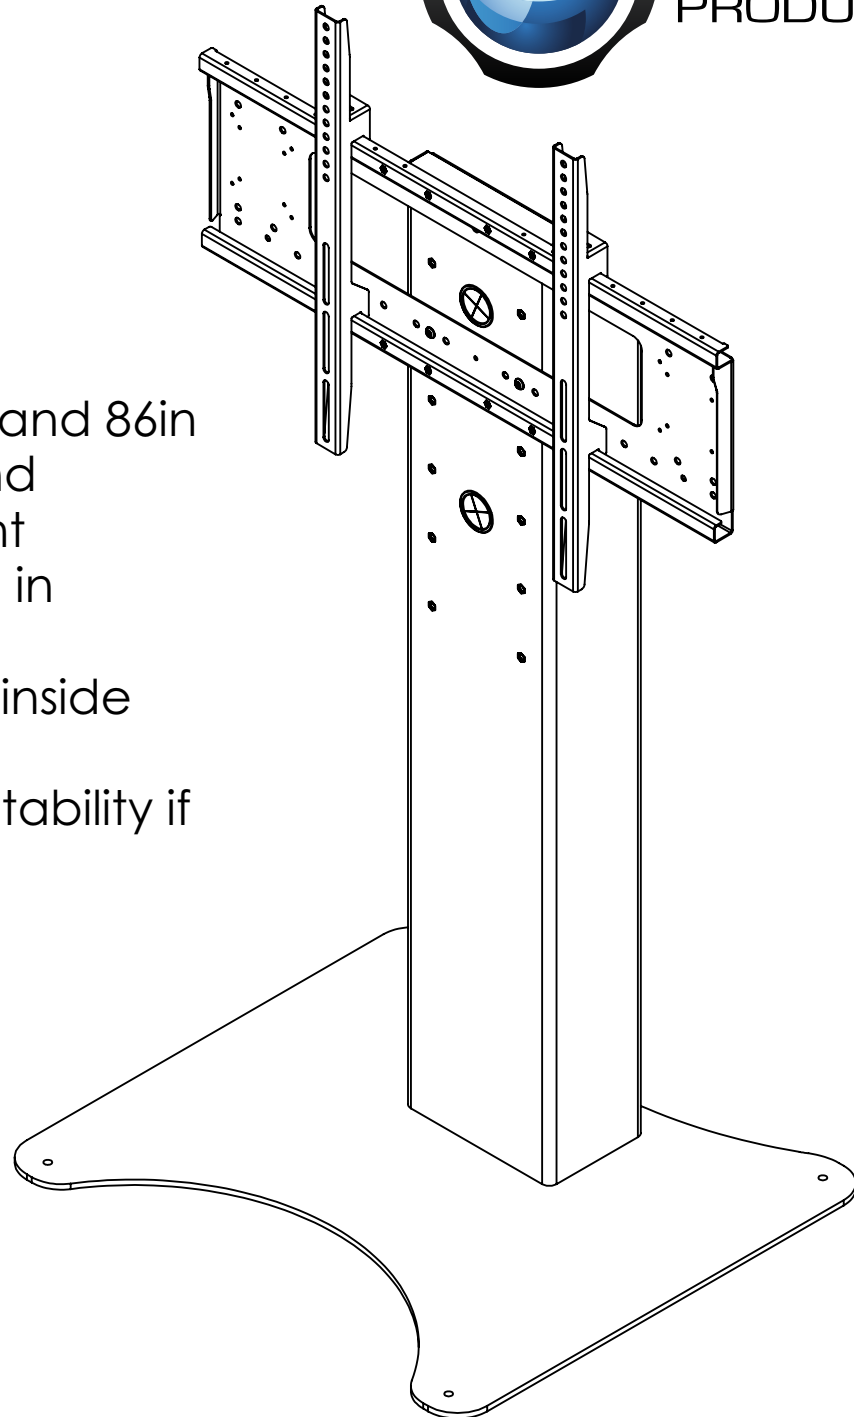

**Mono Fixed Height Freestanding Screen Mount - 8428**

- Max Capacity 130KG, suitable for screens between 42 and 86in
- Suitable for VESA mounts 200, 300, 400, 500, 600, 700 and 800mm in width and between 100 and 600mm in height
- 5 Fixed positions between 865 and 1265mm, adjustable in 100mm increments
- 4 Gang UK power and 3 x IEC power sockets included inside headbox
- Freestanding plate can be bolted down for additional stability if required

\* Stand shown in highest position